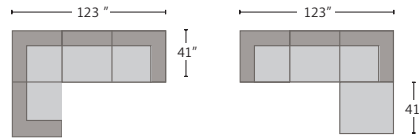

MOST POPULAR CONFIGURATIONS

ADDITIONAL INFO

DIMENSIONS

Seat Depth 22"
Arm Height 31"
Seat Height 18.5"

CUSHION STYLE OPTIONS

N/A

CONTRASTING WELT

No

LEG FINISH

N/A

NAIL TRIMS

N/A

UniversalFurniture.com

UNIVERSAL
EXPLORE HOME™