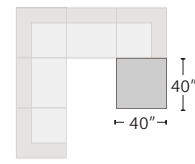

SO: 681512R

40w x 40d x 38h

PALMER SECTIONAL ARMLESS

681513R-825

(Also available RTS in -610 Waltz)

SO: 681513R

40w x 40d x 38h

PALMER SECTIONAL OTTOMAN

681514R-825

(Also available RTS in -610 Waltz)

SO: 681514R

40w x 40d x 21h

Seat Depth: 40"

PALMER SECTIONAL

681551R-825

(Also available RTS in -610 Waltz)

SO: 681551R

120w x 120d x 38h

MOST POPULAR CONFIGURATIONS

ADDITIONAL INFO

DIMENSIONS

Seat Depth 22"
 Arm Height 23"
 Seat Height 21"
 Diagonal
 Seat Depth 23.5"

CUSHION STYLE OPTIONS

N/A