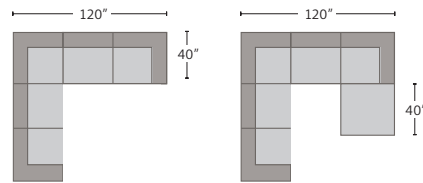

681514R-825

(Also available RTS in -610 Waltz)

SO: 681514R

40w x 40d x 21h

Seat Depth: 40"

PALMER SECTIONAL

681551R-825

(Also available RTS in -610 Waltz)

SO: 681551R

120w x 120d x 38h

MOST POPULAR CONFIGURATIONS

ADDITIONAL INFO

DIMENSIONS

Seat Depth 22"
 Arm Height 23"
 Seat Height 21"
 Diagonal
 Seat Depth 23.5"

CUSHION STYLE OPTIONS

N/A