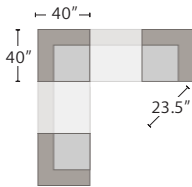

SO: 681512R

40w x 40d x 38h

PALMER SECTIONAL ARMLESS

681513R-825

(Also available RTS in -610 Waltz)

SO: 681513R

40w x 40d x 38h

PALMER SECTIONAL OTTOMAN

681514R-825

(Also available RTS in -610 Waltz)

SO: 681514R

40w x 40d x 21h

Seat Depth: 40"

PALMER SECTIONAL

681551R-825

(Also available RTS in -610 Waltz)

SO: 681551R

120w x 120d x 38h

MOST POPULAR CONFIGURATIONS

ADDITIONAL INFO

DIMENSIONS

Seat Depth 22"
 Arm Height 23"
 Seat Height 21"
 Diagonal
 Seat Depth 23.5"

CUSHION STYLE OPTIONS

N/A