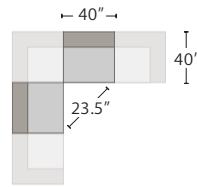

SO: 681512R

40w x 40d x 38h

PALMER SECTIONAL ARMLESS

681513R-825

(Also available RTS in -610 Waltz)

SO: 681513R

40w x 40d x 38h

PALMER SECTIONAL OTTOMAN

681514R-825

(Also available RTS in -610 Waltz)

SO: 681514R

40w x 40d x 21h

Seat Depth: 40"

PALMER SECTIONAL

681551R-825

(Also available RTS in -610 Waltz)

SO: 681551R

120w x 120d x 38h

MOST POPULAR CONFIGURATIONS

ADDITIONAL INFO

DIMENSIONS

Seat Depth 22"
 Arm Height 23"
 Seat Height 21"
 Diagonal
 Seat Depth 23.5"

CUSHION STYLE OPTIONS

N/A