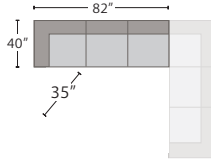

RILEY

READY TO SHIP/SPECIAL ORDER ITEMS

Available as Ready To Ship or Special Order. Choose from 400+ fabrics and assorted leathers.

RILEY SOFA
679501-619
SO: 679501
82w x 40d x 36h
Seat Depth 30"

RILEY CHAIR
679503-619
SO: 679503
37w x 40d x 36h
Seat Depth 30"

RILEY OTTOMAN
679504-619
SO: 679504
35w x 24d x 19h
Seat Depth 30"

SECTIONAL

ENDLESS POSSIBILITIES TO FIT YOUR LIFESTYLE

Available as Ready To Ship or Special Order. Choose from 400+ fabrics and assorted leathers.

MOST POPULAR CONFIGURATIONS

RILEY CORNER SOFA RAF
(ALSO AVAILABLE AS LAF)
LAF: 679512LC-619
RAF: 679512RC-619
96w x 40d x 36h

RILEY ONE ARM SOFA LAF
(ALSO AVAILABLE AS RAF)
LAF: 679513LS-619
RAF: 679513RS-619
82w x 40d x 36h

DIMENSIONS

Seat Depth 22.25"
Arm Height 24"
Seat Height 19"
Diagonal
Seat Depth 35"

CUSHION STYLE OPTIONS

- Down Blend
- Ultra Plush
- Spring Down

CONTRASTING WELT

Yes

LEG FINISH

NAIL TRIMS