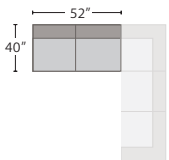

RILEY OTTOMAN
679504-619
SO: 679504
35w x 24d x 19h
Seat Depth 30"

SECTIONAL

ENDLESS POSSIBILITIES TO FIT YOUR LIFESTYLE

Available as Ready To Ship or Special Order. Choose from 400+ fabrics and assorted leathers.

MOST POPULAR CONFIGURATIONS

RILEY CORNER SOFA RAF
(ALSO AVAILABLE AS LAF)
LAF: 679512LC-619
RAF: 679512RC-619
96w x 40d x 36h

RILEY ONE ARM SOFA LAF
(ALSO AVAILABLE AS RAF)
LAF: 679513LS-619
RAF: 679513RS-619
82w x 40d x 36h

RILEY LOVESEAT LAF
(ALSO AVAILABLE AS RAF)
LAF: 679510LL-619
RAF: 679510RL-619
57w x 40d x 36h

ALSO AVAILABLE:

RILEY RECLINE BACK CHAIR
Special Order
679523
37w x 40d x 36h

RILEY ARMLESS LOVESEAT
Special Order
679510XL
52w x 40d x 36h

DIMENSIONS

Seat Depth 22.25"
Arm Height 24"
Seat Height 19"
Diagonal
Seat Depth 35"

CUSHION STYLE OPTIONS

- Down Blend
- Ultra Plush
- Spring Down

CONTRASTING WELT

Yes

LEG FINISH

NAIL TRIMS