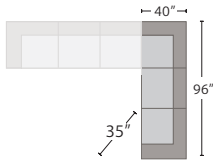

RILEY CORNER SOFA RAF
(ALSO AVAILABLE AS LAF)
LAF: 679512LC-619
RAF: 679512RC-619
96w x 40d x 36h