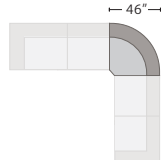

MOST POPULAR CONFIGURATIONS

RILEY CORNER SOFA RAF
(ALSO AVAILABLE AS LAF)
LAF: 679512LC-619
RAF: 679512RC-619
96w x 40d x 36h

RILEY ONE ARM SOFA LAF
(ALSO AVAILABLE AS RAF)
LAF: 679513LS-619
RAF: 679513RS-619
82w x 40d x 36h

RILEY LOVESEAT LAF
(ALSO AVAILABLE AS RAF)
LAF: 679510LL-619
RAF: 679510RL-619
57w x 40d x 36h

ALSO AVAILABLE:

RILEY RECLINE BACK CHAIR
Special Order
679523
37w x 40d x 36h

RILEY ARMLESS LOVESEAT
Special Order
679510XL
52w x 40d x 36h

RILEY WEDGE
Special Order
679510W
75w x 46d x 36h

RILEY CHAISE LAF
(ALSO AVAILABLE AS RAF)
Special Order
LAF: 679510LCH
RAF: 679510RCH
63w x 31d x 36h

RILEY SECTIONAL
679510
122w x 96d x 36h

ADDITIONAL INFO

DIMENSIONS

Seat Depth 22.25"
Arm Height 24"
Seat Height 19"
Diagonal
Seat Depth 35"

CUSHION STYLE OPTIONS

- Down Blend
- Ultra Plush
- Spring Down

CONTRASTING WELT

Yes

LEG FINISH

NAIL TRIMS