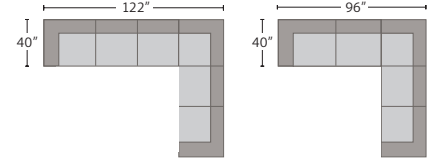

ALSO AVAILABLE:

RILEY RECLINE BACK CHAIR
Special Order
679523
37w x 40d x 36h

RILEY CHAISE LAF
(ALSO AVAILABLE AS RAF)
Special Order
LAF: 679510LCH
RAF: 679510RCH
63w x 31d x 36h