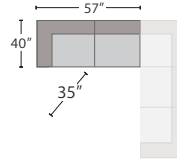

RILEY

READY TO SHIP/SPECIAL ORDER ITEMS

Available as Ready To Ship or Special Order. Choose from 400+ fabrics and assorted leathers.

RILEY SOFA
679501-619
SO: 679501
82w x 40d x 36h
Seat Depth 30"

RILEY CHAIR
679503-619
SO: 679503
37w x 40d x 36h
Seat Depth 30"

RILEY OTTOMAN
679504-619
SO: 679504
35w x 24d x 19h
Seat Depth 30"

SECTIONAL

ENDLESS POSSIBILITIES TO FIT YOUR LIFESTYLE

Available as Ready To Ship or Special Order. Choose from 400+ fabrics and assorted leathers.

MOST POPULAR CONFIGURATIONS

RILEY CORNER SOFA RAF
(ALSO AVAILABLE AS LAF)
LAF: 679512LC-619
RAF: 679512RC-619
96w x 40d x 36h

RILEY ONE ARM SOFA LAF
(ALSO AVAILABLE AS RAF)
LAF: 679513LS-619
RAF: 679513RS-619
82w x 40d x 36h

DIMENSIONS

Seat Depth 22.25"
Arm Height 24"
Seat Height 19"
Diagonal
Seat Depth 35"

CUSHION STYLE OPTIONS

- Down Blend
- Ultra Plush
- Spring Down

CONTRASTING WELT

Yes

LEG FINISH

NAIL TRIMS