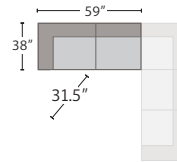

CONNOR

READY TO SHIP/SPECIAL ORDER ITEMS

Available as Ready To Ship or Special Order. Choose from 400+ fabrics and assorted leathers.

CONNOR SOFA
407501-100
SO: 407501
90w x 38d x 37h

CONNOR CHAIR
407503-100
SO: 407503
38w x 40d x 38h

- LAF: 407512LC-100
- SO LAF: 407512LC
- RAF: 40712RC-100
- SO RAF: 407512RC
- 93w x 38d x 38h

CONNOR ONE ARM SOFA LAF
(ALSO AVAILABLE AS RAF)

- LAF: 679513LS-100
- SO LAF: 407513LS
- RAF: 679513RS-100
- SO RAF: 407513RS
- 85w x 38d x 38h

CONNOR CHAISE LAF
(ALSO AVAILABLE AS RAF)
Special Order
LAF: 407510LCH
RAF: 407510RCH
65w x 30.5d x 38h

CONNOR SECTIONAL
407511RSLC-100
SO: 407511
123w x 93d x 38h

ADDITIONAL INFO

DIMENSIONS

Seat Depth 28"
Arm Height 25"
Seat Height 21"
Diagonal
Seat Depth 31.5"