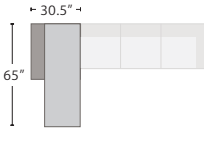

CONNOR LOVESEAT LAF
(ALSO AVAILABLE AS RAF)

- Special Order
- LAF: 407510LL
- RAF: 407510RL
- 59w x 38d x 38h

CONNOR ARMLESS LOVESEAT
Special Order
407510XL
51w x 38d x 38h

CONNOR WEDGE
Special Order
407510W
69w x 33d x 38h

CONNOR CHAISE LAF
(ALSO AVAILABLE AS RAF)
Special Order
LAF: 407510LCH
RAF: 407510RCH
65w x 30.5d x 38h

CONNOR SECTIONAL
407511RSLC-100
SO: 407511
123w x 93d x 38h

ADDITIONAL INFO

DIMENSIONS

Seat Depth 28"
Arm Height 25"
Seat Height 21"
Diagonal
Seat Depth 31.5"