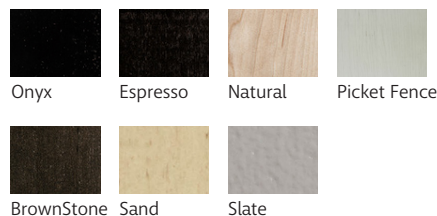

CUSHION STYLE OPTIONS

- Down Blend
- Ultra Plush
- Spring Down

CONTRASTING WELT

No

LEG FINISH

NAIL TRIMS

UniversalFurniture.com

UNIVERSAL
EXPLORE HOME™