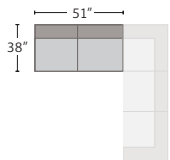

- LAF: 407512LC-100
- SO LAF: 407512LC
- RAF: 40712RC-100
- SO RAF: 407512RC
- 93w x 38d x 38h

CONNOR ONE ARM SOFA LAF
(ALSO AVAILABLE AS RAF)

- LAF: 679513LS-100
- SO LAF: 407513LS
- RAF: 679513RS-100
- SO RAF: 407513RS
- 85w x 38d x 38h

CONNOR LOVESEAT LAF
(ALSO AVAILABLE AS RAF)

- Special Order
- LAF: 407510LL
- RAF: 407510RL
- 59w x 38d x 38h

CONNOR ARMLESS LOVESEAT
Special Order
407510XL
51w x 38d x 38h

CONNOR WEDGE
Special Order
407510W
69w x 33d x 38h

CONNOR CHAISE LAF
(ALSO AVAILABLE AS RAF)
Special Order
LAF: 407510LCH
RAF: 407510RCH
65w x 30.5d x 38h

CONNOR SECTIONAL
407511RSLC-100
SO: 407511
123w x 93d x 38h

ADDITIONAL INFO

DIMENSIONS

Seat Depth 28"
Arm Height 25"
Seat Height 21"
Diagonal
Seat Depth 31.5"