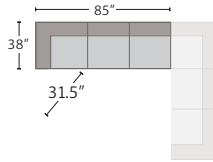

- LAF: 407512LC-100
- SO LAF: 407512LC
- RAF: 40712RC-100
- SO RAF: 407512RC
- 93w x 38d x 38h

CONNOR ONE ARM SOFA LAF
(ALSO AVAILABLE AS RAF)

- LAF: 679513LS-100
- SO LAF: 407513LS
- RAF: 679513RS-100
- SO RAF: 407513RS
- 85w x 38d x 38h

CONNOR CHAISE LAF
(ALSO AVAILABLE AS RAF)
Special Order
LAF: 407510LCH
RAF: 407510RCH
65w x 30.5d x 38h

CONNOR SECTIONAL
407511RSLC-100
SO: 407511
123w x 93d x 38h

ADDITIONAL INFO

DIMENSIONS

Seat Depth 28"
Arm Height 25"
Seat Height 21"
Diagonal
Seat Depth 31.5"