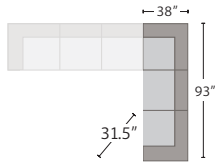

CONNOR CORNER SOFA LAF
(ALSO AVAILABLE AS RAF)

- LAF: 407512LC-100
- SO LAF: 407512LC
- RAF: 40712RC-100
- SO RAF: 407512RC
- 93w x 38d x 38h