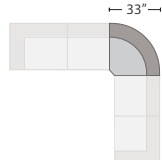

- LAF: 407512LC-100
- SO LAF: 407512LC
- RAF: 40712RC-100
- SO RAF: 407512RC
- 93w x 38d x 38h

CONNOR ONE ARM SOFA LAF
(ALSO AVAILABLE AS RAF)

- LAF: 679513LS-100
- SO LAF: 407513LS
- RAF: 679513RS-100
- SO RAF: 407513RS
- 85w x 38d x 38h

CONNOR LOVESEAT LAF
(ALSO AVAILABLE AS RAF)

- Special Order
- LAF: 407510LL
- RAF: 407510RL
- 59w x 38d x 38h

CONNOR ARMLESS LOVESEAT
Special Order
407510XL
51w x 38d x 38h

CONNOR WEDGE
Special Order
407510W
69w x 33d x 38h

CONNOR CHAISE LAF
(ALSO AVAILABLE AS RAF)
Special Order
LAF: 407510LCH
RAF: 407510RCH
65w x 30.5d x 38h

CONNOR SECTIONAL
407511RSLC-100
SO: 407511
123w x 93d x 38h

ADDITIONAL INFO

DIMENSIONS

Seat Depth 28"
Arm Height 25"
Seat Height 21"
Diagonal
Seat Depth 31.5"