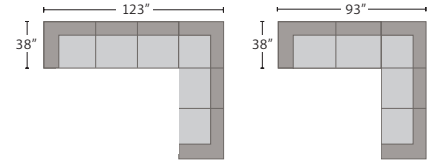

- LAF: 407512LC-100
- SO LAF: 407512LC
- RAF: 40712RC-100
- SO RAF: 407512RC
- 93w x 38d x 38h

CONNOR ONE ARM SOFA LAF
(ALSO AVAILABLE AS RAF)

- LAF: 679513LS-100
- SO LAF: 407513LS
- RAF: 679513RS-100
- SO RAF: 407513RS
- 85w x 38d x 38h

CONNOR LOVESEAT LAF
(ALSO AVAILABLE AS RAF)

- Special Order
- LAF: 407510LL
- RAF: 407510RL
- 59w x 38d x 38h

CONNOR ARMLESS LOVESEAT
Special Order
407510XL
51w x 38d x 38h

CONNOR WEDGE
Special Order
407510W
69w x 33d x 38h

CONNOR CHAISE LAF
(ALSO AVAILABLE AS RAF)
Special Order
LAF: 407510LCH
RAF: 407510RCH
65w x 30.5d x 38h

CONNOR SECTIONAL
407511RSLC-100
SO: 407511
123w x 93d x 38h

ADDITIONAL INFO

DIMENSIONS

Seat Depth 28"
Arm Height 25"
Seat Height 21"
Diagonal
Seat Depth 31.5"