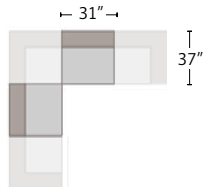

Ally Sectional

ALLY SECTIONAL
U035510

Seat height: 21" / Seat depth: 25" / Arm height: 28"

ALLY CORNER CHAIR
U035510CC
37w x 37d x 34h
Pillows: (1) 20"

ALLY ARMLESS CHAIR
U035510XC
31w x 37d x 34h
Pillows: (1) 20"

ALLY ONE ARM LOVESEAT
LAF: U035510LL
RAF: U035510RL
67w x 37d x 34h
Pillows: (2) 20"

ALSO
AVAILABLE:

ALLY ONE ARM CHAIR
LAF: U033510LCR
RAF: U033510RCR
36w x 37d x 34h

ALLY OTTOMAN
U035504
33w x 33d x 17h

MOST POPULAR CONFIGURATIONS

ADDITIONAL INFO

DIMENSIONS

Seat Depth: 25"
Arm Height: 28"

Seat Height: 21"
Diagonal Seat Depth: 31.5"

CUSHION STYLE OPTIONS

- Down Blend
- Spring Down
- Ultra Plush

+ 400 more fabric options