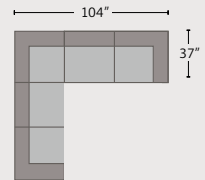

Ally Sectional

ALLY SECTIONAL
U035510

Seat height: 21" / Seat depth: 25" / Arm height: 28"

ALLY CORNER CHAIR
U035510CC
37w x 37d x 34h
Pillows: (1) 20"

ALLY ARMLESS CHAIR
U035510XC
31w x 37d x 34h
Pillows: (1) 20"

ALLY ONE ARM LOVESEAT
LAF: U035510LL
RAF: U035510RL
67w x 37d x 34h
Pillows: (2) 20"

ALSO
AVAILABLE:

ALLY ONE ARM CHAIR
LAF: U033510LCR
RAF: U033510RCR
36w x 37d x 34h

ALLY OTTOMAN
U035504
33w x 33d x 17h

MOST POPULAR CONFIGURATIONS

ADDITIONAL INFO

DIMENSIONS

Seat Depth: 25"
Arm Height: 28"

Seat Height: 21"
Diagonal Seat Depth: 31.5"

CUSHION STYLE OPTIONS

- Down Blend
- Spring Down
- Ultra Plush

+ 400 more fabric options