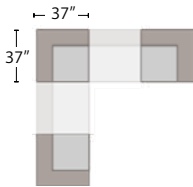

Ally Sectional

ALLY SECTIONAL
U035510

Seat height: 21" / Seat depth: 25" / Arm height: 28"

ALLY CORNER CHAIR
U035510CC
37w x 37d x 34h
Pillows: (1) 20"

ALLY ARMLESS CHAIR
U035510XC
31w x 37d x 34h
Pillows: (1) 20"

ALLY ONE ARM LOVESEAT
LAF: U035510LL
RAF: U035510RL
67w x 37d x 34h
Pillows: (2) 20"

ALSO
AVAILABLE:

ALLY ONE ARM CHAIR
LAF: U033510LCR
RAF: U033510RCR
36w x 37d x 34h

ALLY OTTOMAN
U035504
33w x 33d x 17h

MOST POPULAR CONFIGURATIONS

ADDITIONAL INFO

DIMENSIONS

Seat Depth: 25"
Arm Height: 28"

Seat Height: 21"
Diagonal Seat Depth: 31.5"

CUSHION STYLE OPTIONS

- Down Blend
- Spring Down
- Ultra Plush

+ 400 more fabric options