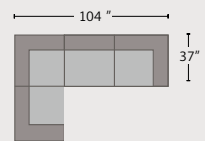

Ally Sectional

ALLY SECTIONAL
U035510

Seat height: 21" / Seat depth: 25" / Arm height: 28"

ALLY CORNER CHAIR
U035510CC
37w x 37d x 34h
Pillows: (1) 20"

ALLY ARMLESS CHAIR
U035510XC
31w x 37d x 34h
Pillows: (1) 20"

ALLY ONE ARM LOVESEAT
LAF: U035510LL
RAF: U035510RL
67w x 37d x 34h
Pillows: (2) 20"

ALSO
AVAILABLE:

ALLY ONE ARM CHAIR
LAF: U033510LCR
RAF: U033510RCR
36w x 37d x 34h

ALLY OTTOMAN
U035504
33w x 33d x 17h

MOST POPULAR CONFIGURATIONS

ADDITIONAL INFO

DIMENSIONS

Seat Depth: 25"
Arm Height: 28"

Seat Height: 21"
Diagonal Seat Depth: 31.5"

CUSHION STYLE OPTIONS

- Down Blend
- Spring Down
- Ultra Plush

+ 400 more fabric options