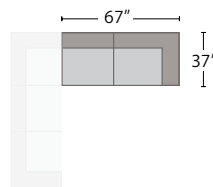

Ally Sectional

ALLY SECTIONAL
U035510

Seat height: 21" / Seat depth: 25" / Arm height: 28"

ALLY CORNER CHAIR
U035510CC
37w x 37d x 34h
Pillows: (1) 20"

ALLY ARMLESS CHAIR
U035510XC
31w x 37d x 34h
Pillows: (1) 20"

ALLY ONE ARM LOVESEAT
LAF: U035510LL
RAF: U035510RL
67w x 37d x 34h
Pillows: (2) 20"

ALSO
AVAILABLE:

ALLY ONE ARM CHAIR
LAF: U033510LCR
RAF: U033510RCR
36w x 37d x 34h

ALLY OTTOMAN
U035504
33w x 33d x 17h

MOST POPULAR CONFIGURATIONS

ADDITIONAL INFO

DIMENSIONS

Seat Depth: 25"
Arm Height: 28"

Seat Height: 21"
Diagonal Seat Depth: 31.5"

CUSHION STYLE OPTIONS

- Down Blend
- Spring Down
- Ultra Plush

+ 400 more fabric options