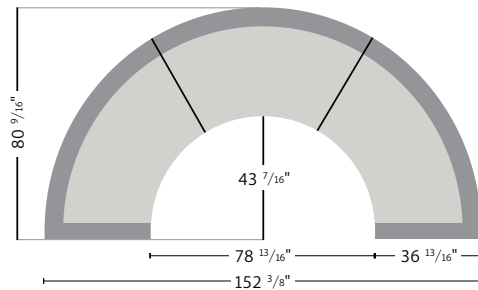

Encompass Sectional

ENCOMPASS SECTIONAL
U153510 / 154w x 82d x 34h

ARMLESS SOFA

U153510XS
78w x 44d x 34h
(2) 20" Pillows

SOFA LAF

U153510LS
82w x 44d x 34h
(2) 20" Pillows

SOFA RAF

U153510RS
82w x 44d x 34h
(2) 20" Pillows

ADDITIONAL INFO

DIMENSIONS

Seat Depth: 25"
Seat Height: 20"
Arm Height: 29"

+ 400 more fabric options

Scan to go to
item page