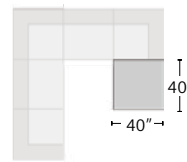

Palmer Sectional

A

PALMER SECTIONAL
681551R-610 / 120w x 120d x 38h
Performance Fabric (Revolution): Waltz Ivory

B Also available in
Performance Fabric (Live Smart by Culp): Peyton Slate
681551R-825

C Also available in
Aline K Beige Leather
681551R-1525

PALMER SECTIONAL CORNER
681512R-610
40w x 40d x 38h

SECTIONAL ARMLESS
681513R-610
40w x 40d x 38h

PALMER SECTIONAL OTTOMAN
681514R-610
40w x 40d x 21h

MOST POPULAR CONFIGURATIONS

ADDITIONAL INFO

DIMENSIONS

Seat Depth 22"
Arm Height 25"
Seat Height 21"

CUSHION STYLE

UNI-Blend

LEG FINISH

Onyx

PILLOWS

1 pc 22" Stingray; 1 pc 20" Natural Sheepskin;
1 pc 22" Stingray; 1 pc back pillow in Slate

C: Leather option no toss pillows