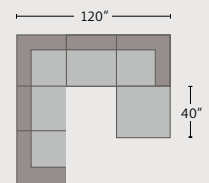

PALMER SECTIONAL CORNER
681512R-610
40w x 40d x 38h

SECTIONAL ARMLESS
681513R-610
40w x 40d x 38h

PALMER SECTIONAL OTTOMAN
681514R-610
40w x 40d x 21h

MOST POPULAR CONFIGURATIONS

ADDITIONAL INFO

DIMENSIONS

Seat Depth 22"
Arm Height 25"
Seat Height 21"

CUSHION STYLE

UNI-Blend

LEG FINISH

Onyx

PILLOWS

1 pc 22" Stingray; 1 pc 20" Natural Sheepskin;
1 pc 22" Stingray; 1 pc back pillow in Slate

C: Leather option no toss pillows