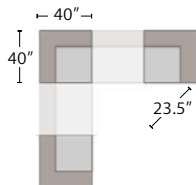

Palmer Sectional

A

PALMER SECTIONAL
681551R-610 / 120w x 120d x 38h
Performance Fabric (Revolution): Waltz Ivory

B Also available in
Performance Fabric (Live Smart by Culp): Peyton Slate
681551R-825

C Also available in
Aline K Beige Leather
681551R-1525

PALMER SECTIONAL CORNER
681512R-610
40w x 40d x 38h

SECTIONAL ARMLESS
681513R-610
40w x 40d x 38h

PALMER SECTIONAL OTTOMAN
681514R-610
40w x 40d x 21h

MOST POPULAR CONFIGURATIONS

ADDITIONAL INFO

DIMENSIONS

Seat Depth 22"
Arm Height 25"
Seat Height 21"

CUSHION STYLE

UNI-Blend

LEG FINISH

Onyx

PILLOWS

1 pc 22" Stingray; 1 pc 20" Natural Sheepskin;
1 pc 22" Stingray; 1 pc back pillow in Slate

C: Leather option no toss pillows