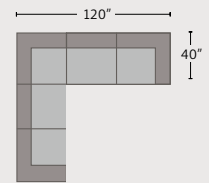

PALMER SECTIONAL CORNER
681512R-610
40w x 40d x 38h

SECTIONAL ARMLESS
681513R-610
40w x 40d x 38h

PALMER SECTIONAL OTTOMAN
681514R-610
40w x 40d x 21h

MOST POPULAR CONFIGURATIONS

ADDITIONAL INFO

DIMENSIONS

Seat Depth 22"
Arm Height 25"
Seat Height 21"

CUSHION STYLE

UNI-Blend

LEG FINISH

Onyx

PILLOWS

1 pc 22" Stingray; 1 pc 20" Natural Sheepskin;
1 pc 22" Stingray; 1 pc back pillow in Slate

C: Leather option no toss pillows