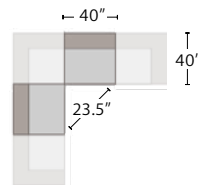

Palmer Sectional

A

PALMER SECTIONAL
681551R-610 / 120w x 120d x 38h
Performance Fabric (Revolution): Waltz Ivory

B Also available in
Performance Fabric (Live Smart by Culp): Peyton Slate
681551R-825

C Also available in
Aline K Beige Leather
681551R-1525

PALMER SECTIONAL CORNER
681512R-610
40w x 40d x 38h

SECTIONAL ARMLESS
681513R-610
40w x 40d x 38h

PALMER SECTIONAL OTTOMAN
681514R-610
40w x 40d x 21h

MOST POPULAR CONFIGURATIONS

ADDITIONAL INFO

DIMENSIONS

Seat Depth 22"
Arm Height 25"
Seat Height 21"

CUSHION STYLE

UNI-Blend

LEG FINISH

Onyx

PILLOWS

1 pc 22" Stingray; 1 pc 20" Natural Sheepskin;
1 pc 22" Stingray; 1 pc back pillow in Slate

C: Leather option no toss pillows