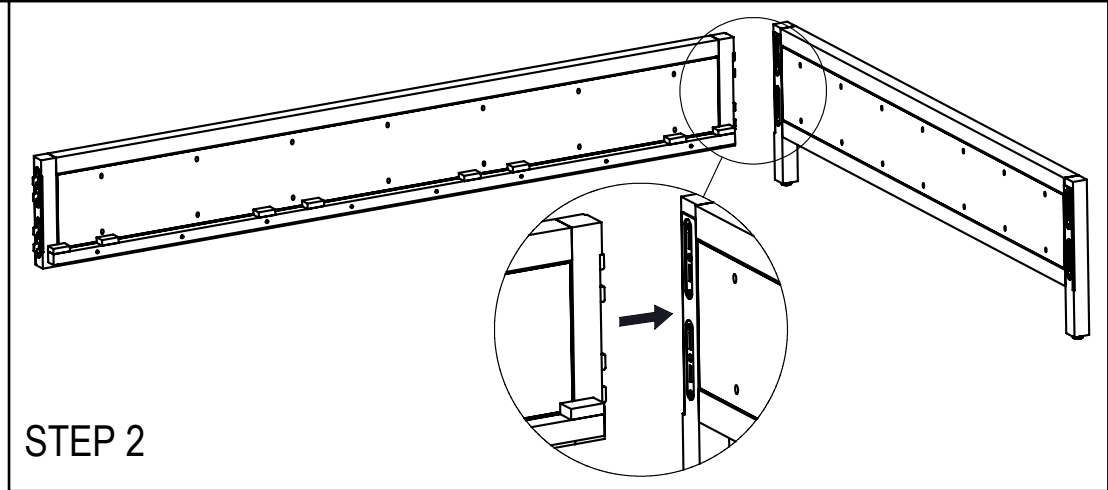

# ASSEMBLY INSTRUCTIONS LONG KEY BED KING/QUEEN

A		B		C	
	JCBC BOLT M6 X 60MM SS		HEX KEY		FAB SCREW Ø6 x 1.5"
	PCS : 4		PC : 1		PCS : 8