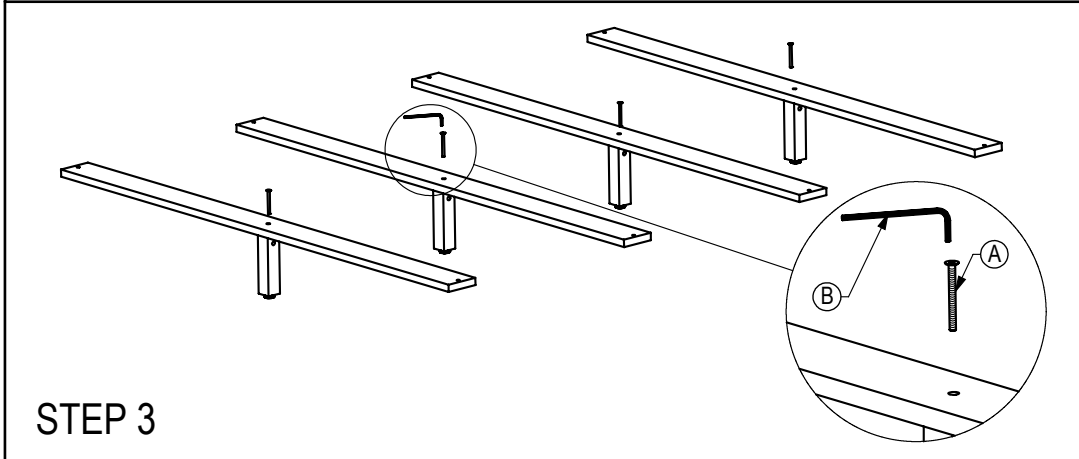

# ASSEMBLY INSTRUCTIONS LONG KEY BED KING/QUEEN

A		B		C	
	JCBC BOLT M6 X 60MM SS		HEX KEY		FAB SCREW Ø6 x 1.5"
	PCS : 4		PC : 1		PCS : 8