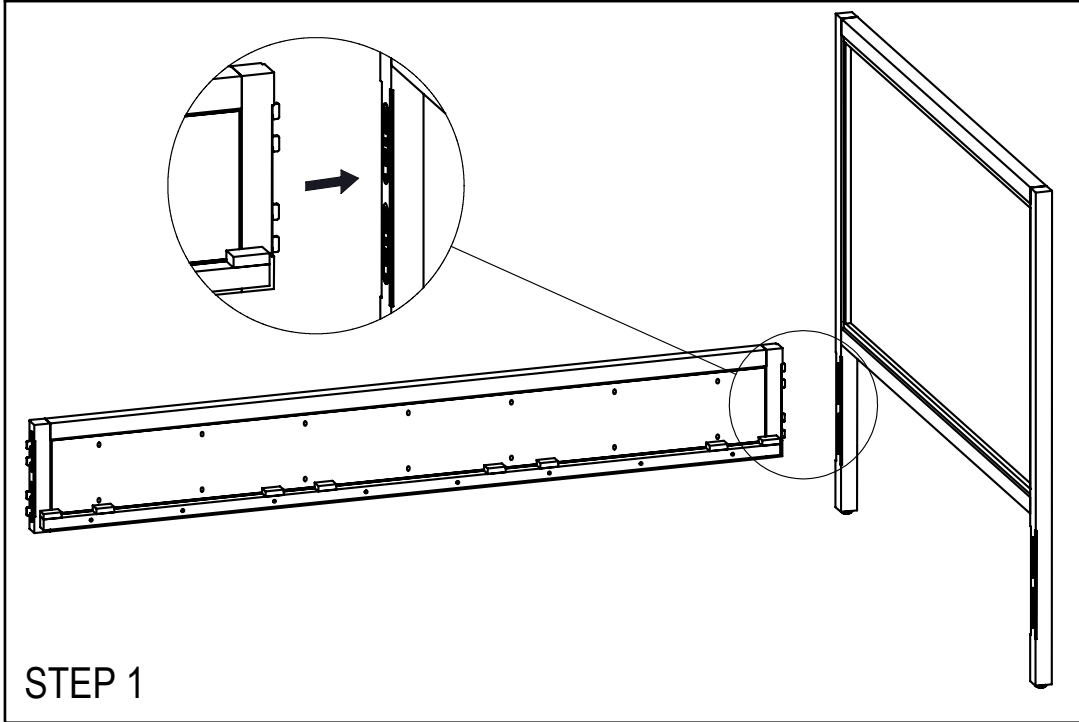

# ASSEMBLY INSTRUCTIONS LONG KEY BED KING/QUEEN

A		B		C	
	JCBC BOLT M6 X 60MM SS		HEX KEY		FAB SCREW Ø6 x 1.5"
	PCS : 4		PC : 1		PCS : 8