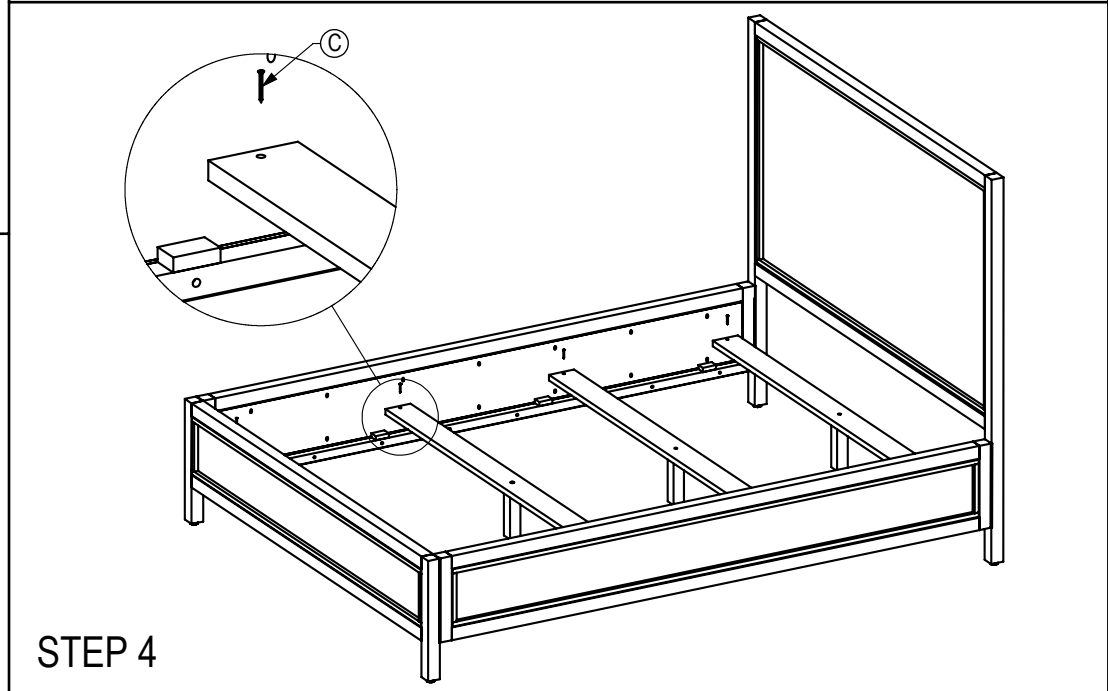

# ASSEMBLY INSTRUCTIONS LONG KEY BED KING/QUEEN

A		B		C	
	JCBC BOLT M6 X 60MM SS		HEX KEY		FAB SCREW Ø6 x 1.5"
	PCS : 4		PC : 1		PCS : 8