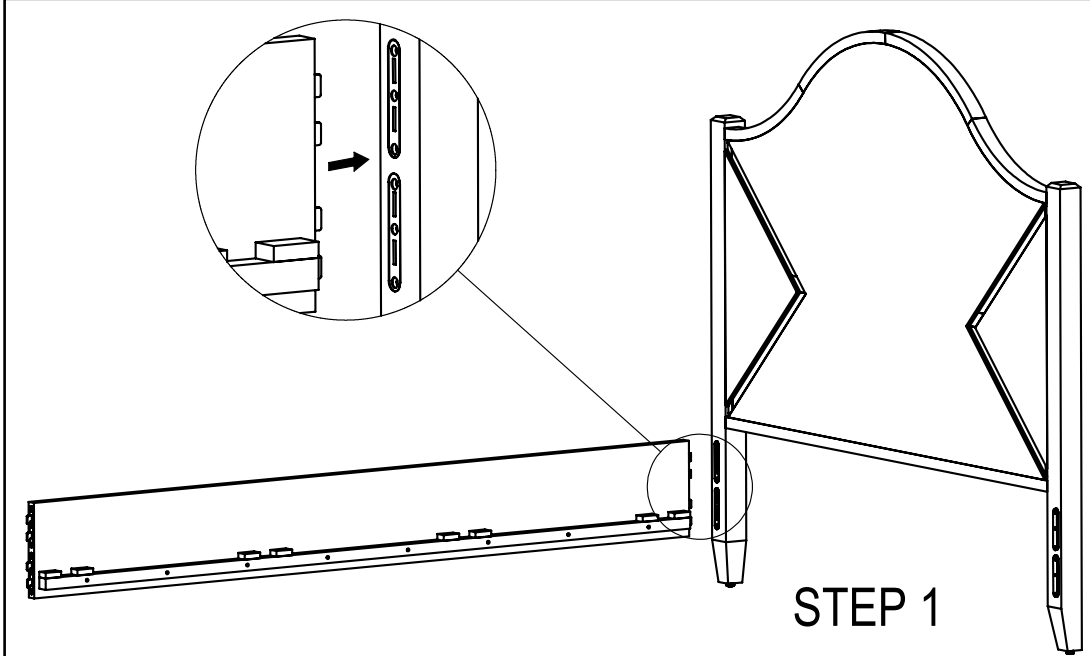

ASSEMBLY INSTRUCTIONS SEABROOK BED KING/QUEEN

A		B		C	
	JCBC BOLT M6 x 60MM SS		HEX KEY		FAB SCREW Ø6 x 1.5" SS
	PCS : 4		PC : 1		PCS : 8