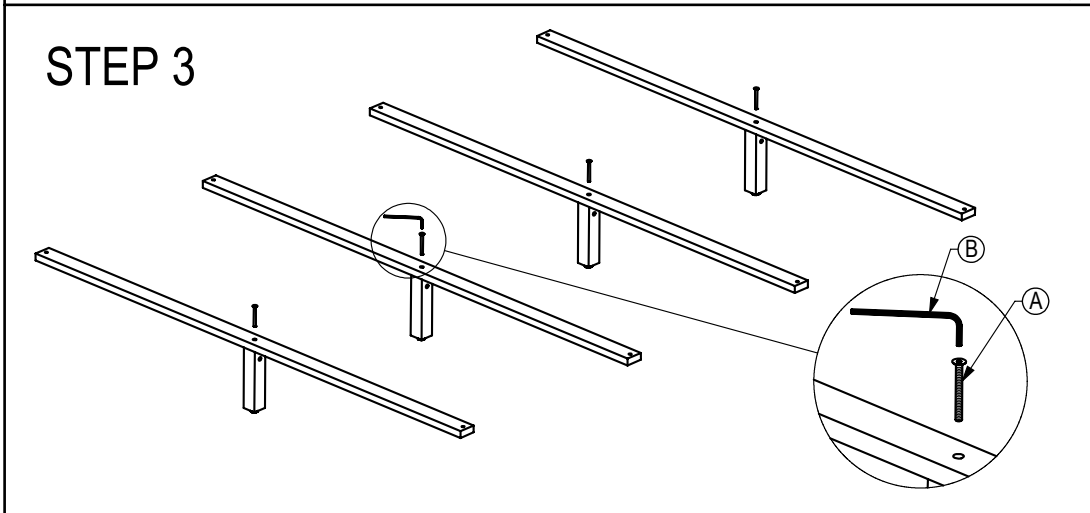

ASSEMBLY INSTRUCTIONS SEABROOK BED KING/QUEEN

A		B		C	
	JCBC BOLT M6 x 60MM SS		HEX KEY		FAB SCREW Ø6 x 1.5" SS
	PCS : 4		PC : 1		PCS : 8