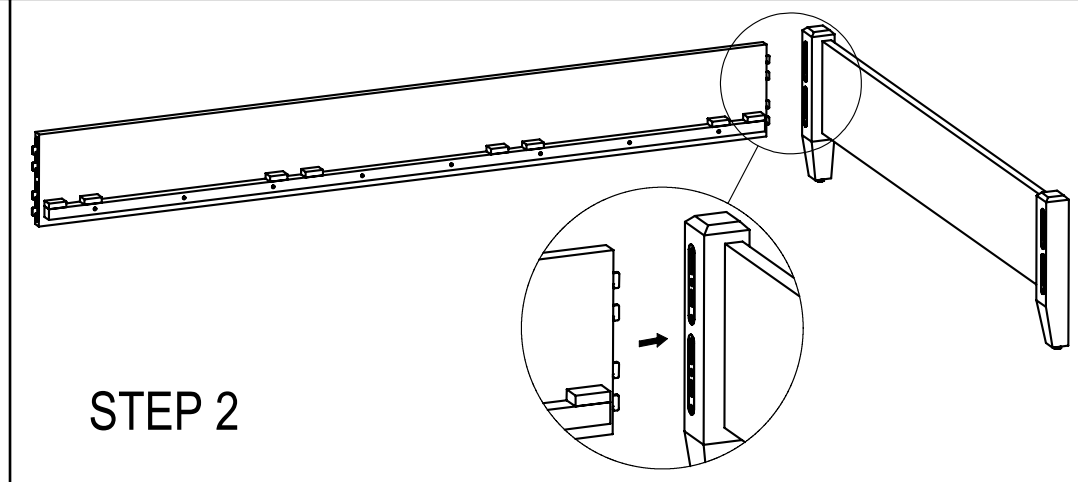

ASSEMBLY INSTRUCTIONS SEABROOK BED KING/QUEEN

A		B		C	
	JCBC BOLT M6 x 60MM SS		HEX KEY		FAB SCREW Ø6 x 1.5" SS
	PCS : 4		PC : 1		PCS : 8