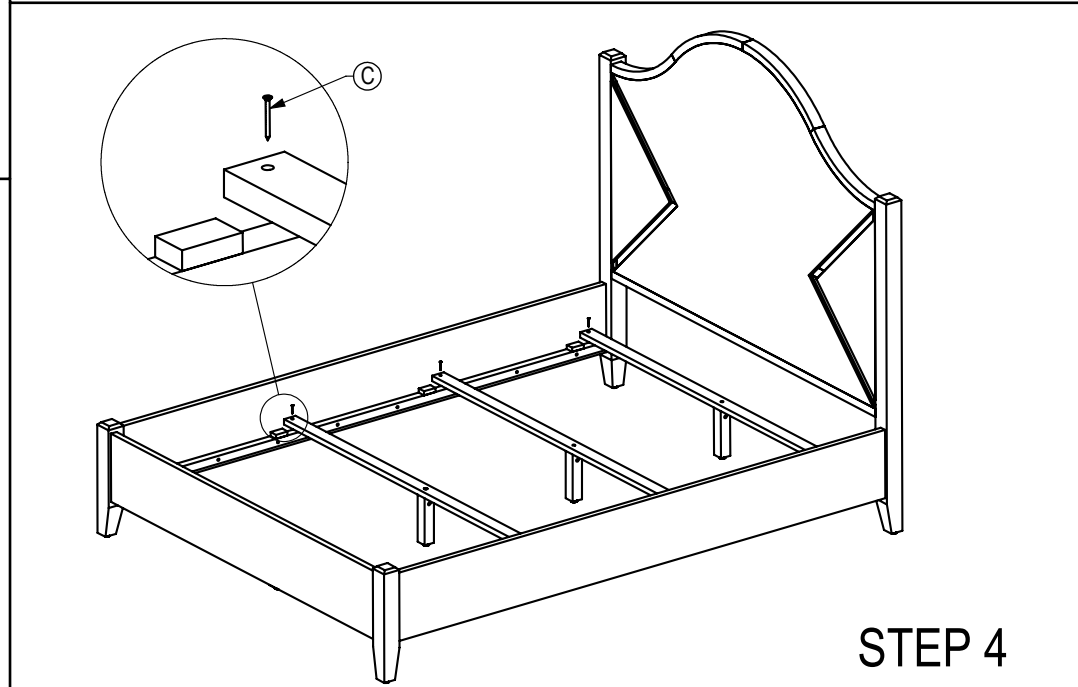

ASSEMBLY INSTRUCTIONS SEABROOK BED KING/QUEEN

A		B		C	
	JCBC BOLT M6 x 60MM SS		HEX KEY		FAB SCREW Ø6 x 1.5" SS
	PCS : 4		PC : 1		PCS : 8