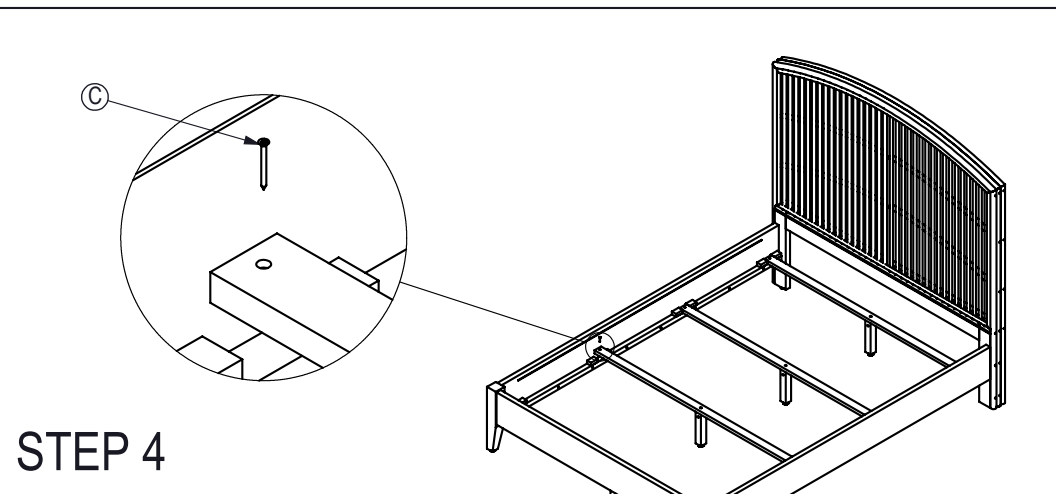

ASSEMBLY INSTRUCTIONS

BLACKADORE CAY BED QUEEN/KING

A

B

C

JCBC BOLT
M6 X 60MM SS

PCS : 4

HEX KEY

PC : 1

FAB SCREW
Ø6 x 1.5" SS

PCS : 8