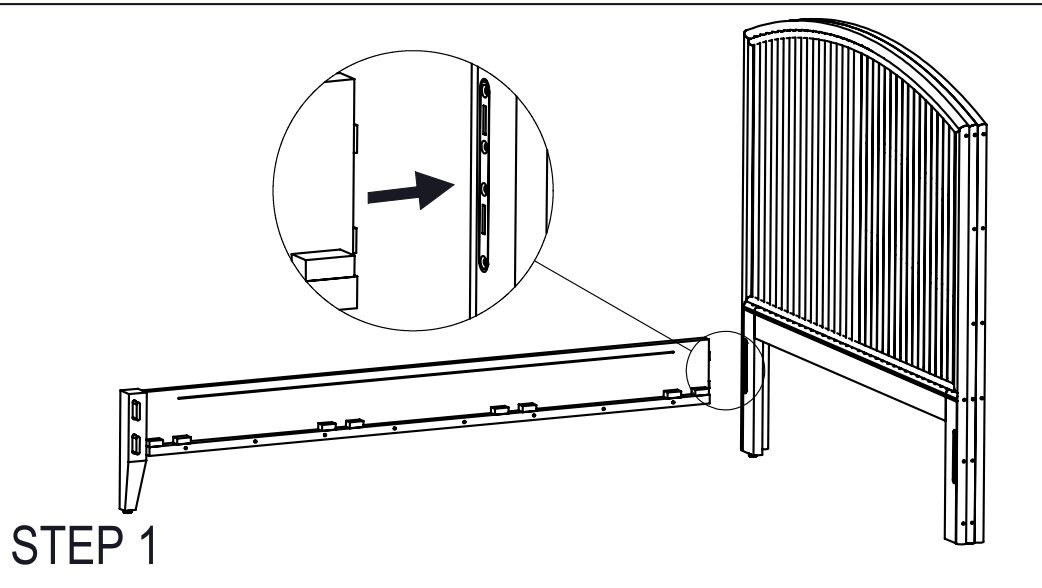

ASSEMBLY INSTRUCTIONS

BLACKADORE CAY BED QUEEN/KING

A

B

C

JCBC BOLT
M6 X 60MM SS

PCS : 4

HEX KEY

PC : 1

FAB SCREW
Ø6 x 1.5" SS

PCS : 8