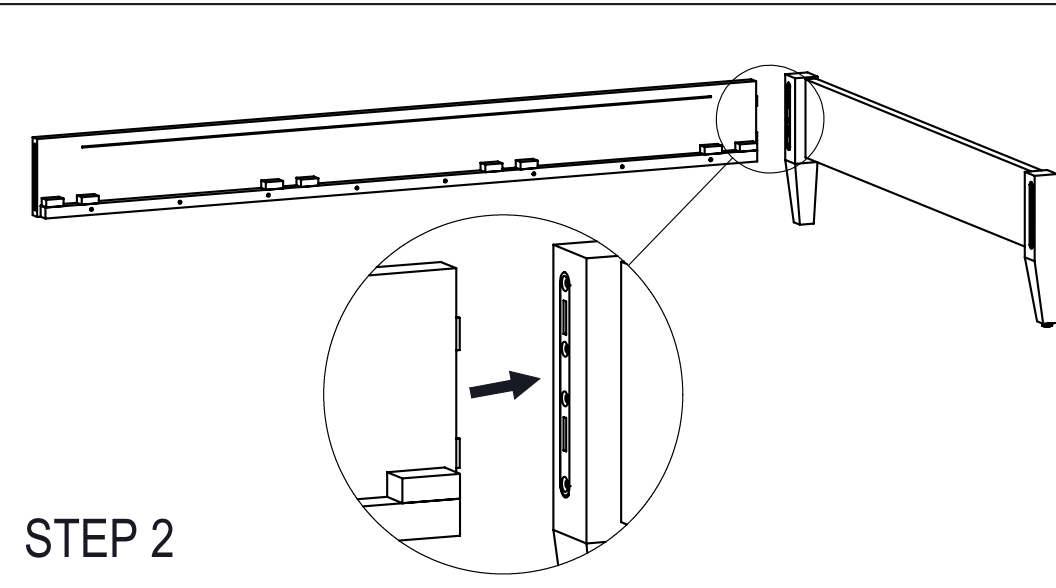

ASSEMBLY INSTRUCTIONS

BLACKADORE CAY BED QUEEN/KING

A

B

C

JCBC BOLT
M6 X 60MM SS

PCS : 4

HEX KEY

PC : 1

FAB SCREW
Ø6 x 1.5" SS

PCS : 8