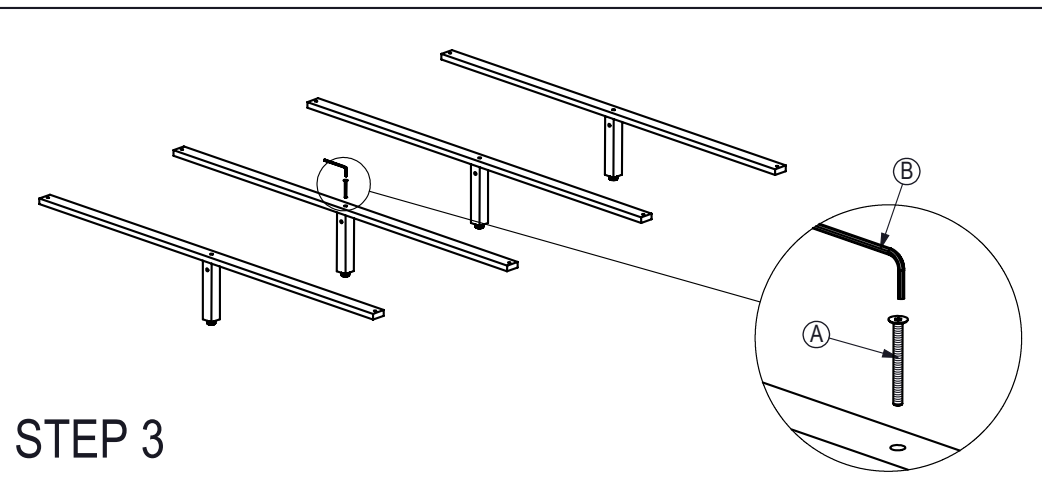

ASSEMBLY INSTRUCTIONS

BLACKADORE CAY BED QUEEN/KING

A

B

C

JCBC BOLT
M6 X 60MM SS

PCS : 4

HEX KEY

PC : 1

FAB SCREW
Ø6 x 1.5" SS

PCS : 8