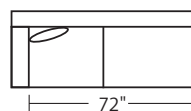

- ☐ **LOVESEAT LAF**
- ☐ Standard: U390510LL
- ☐ Luxe: U391510LL

Cushion configuration options:

- ☐ 2 backs over 2 seats
- ☐ 2 backs over 1 bench seat
- ☐ Sleeper Option Available (Standard Depth Only)