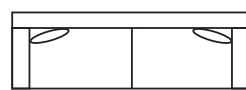

72"
(+ arm width x 2)

- ☐ **APARTMENT SOFA 72"**
- ☐ Standard: U390501
- ☐ Luxe: U391501

Cushion configuration options:

- ☐ 2 backs over 2 seats
- ☐ 2 backs over 1 bench seat
- ☐ Sleeper Option Available (Standard Depth Only)