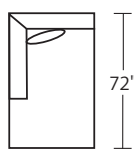

- 2 backs over 2 seats
- 2 backs over 1 bench seat
- Sleeper Option Available (Standard Depth Only)

- CHAIR LAF**
- Standard: U390510LCR
- Luxe: U391510LCR

- CHAIR RAF**
- Standard: U390510RCR
- Luxe: U391510RCR

- ARMLESS CORNER**
- Standard: U390510XCC
- Luxe: U391510XCC

- CUDDLE CHAISE LAF**
- Standard: U390510LCD
- Luxe: U391510LCD

- CUDDLE CHAISE RAF**
- Standard: U390510RCD
- Luxe: U391510RCD

- CHAISE LAF**
- Standard: U390510RCH
- Luxe: U391510RCH

- CHAISE RAF**
- Standard: U390510LCH
- Luxe: U391510LCH

Choose Arm Style

- 6" TRACK ARM**
- Increase outside width by 6" per arm ARM-010

- 8" TRACK ARM**
- Increase outside width by 8" per arm ARM-011

- REVERSE KEY ARM**
- Increase outside width by 9" per arm
- Reduces arm height by 3/4" ARM-012