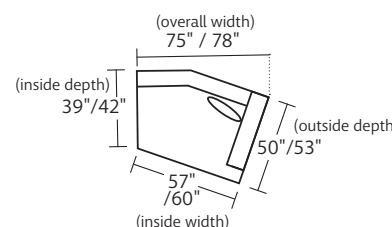

- ☐ **CUDDLE CHAISE RAF**
- ☐ Standard: U390510RCD
- ☐ Luxe: U391510RCD

- ☐ **CHAISE LAF**
- ☐ Standard: U390510RCH
- ☐ Luxe: U391510RCH

- ☐ **CHAISE RAF**
- ☐ Standard: U390510LCH
- ☐ Luxe: U391510LCH

Choose Arm Style

- ☐ **6" TRACK ARM**
- Increase outside width by 6" per arm ARM-010

- ☐ **8" TRACK ARM**
- Increase outside width by 8" per arm ARM-011

- ☐ **REVERSE KEY ARM**
- Increase outside width by 9" per arm
- Reduces arm height by 3/4" ARM-012

- ☐ **TUSK ARM**
- Increase outside width by 6" per arm ARM-013

- ☐ **PADDED TRACK ARM**
- Increase outside width by 6" per arm ARM-014

- ☐ **8" SOCK ARM**
- Increase outside width by 8" per arm ARM-015

Choose Cushion Core

- ☐ **UNI-BLEND** (Standard)

- ☐ **ULTRA PLUSH** (Hypoallergenic Option Upcharge)

- ☐ **SPRING DOWN** (Upcharge)

Choose Back Fill

CHOICE OF BACK CUSHION FILL

- ☐ Blown dacron (standard)
- ☐ Blend down (upgrade)

Choose Leg Style

- ☐ **S. BLOCK LEG 6"** Base-1061

- ☐ **S. TAPERED LEG 6"** Base-1063

- ☐ **HIDDEN LEG** Base-1065

- ☐ **W. BLOCK LEG 8"** Base-1062

- ☐ **W. TAPERED LEG 8"** Base-1064

Choose a Mattress

- ☐ **MEMORY FOAM** (Standard)
- ☐ **AIR DREAM** (Upcharge)

Choose Leg Finish

- ☐ **ONYX** Fin-1001

- ☐ **ESPRESSO** Fin-1002

- ☐ **NATURAL** Fin-1003

- ☐ **BROWNSTONE** Fin-1004

- ☐ **SAND** Fin-1005

- ☐ **SLATE** Fin-1006

- ☐ **PICKET FENCE** Fin-1007

Notes: Kidney pillows will be same fabric as body. 1/2" - 1" variance on all upholstery dimensions provided.

universalfurniture.com

Customer Name: _____ PO #: _____ Total Quantity: _____ Body Fabric: _____ Name: _____ Code: _____ Tier: _____

Account #: _____ Order Date: _____ Rep Name: _____ Pillow Fabric: _____ Name: _____ Code: _____ Tier: _____