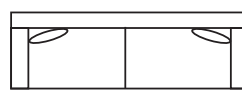

Choose a Frame

Each arm will come standard with (1) 22" knife edge toss pillow. Corner comes with (2) 22" knife edge throw pillows.

ALL Luxe depths come with feather kidney pillows that match body fabric

Style	Overall Depth	Overall Height	Inside Depth	Seat Height	Arm Height
Standard	42"	36"	22"	19 1/2"	23"
Luxe	45"	36"	22" w/ Kidney 25" w/o Kidney	19 1/2"	23"

80"
(+ arm width x 2)

- SOFA 80"**
- Standard: U390505
- Luxe: U391505