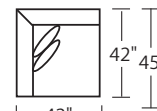

- ☐ **ARMLESS CORNER**
- ☐ Standard: U390510XCC
- ☐ Luxe: U391510XCC