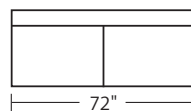

Style	Overall Depth	Overall Height	Inside Depth	Seat Height	Arm Height
Standard	42"	36"	22"	19 1/2"	23"
Luxe	45"	36"	22" w/ Kidney 25" w/o Kidney	19 1/2"	23"

80"
(+ arm width x 2)

- SOFA 80"**
- Standard: U390505
- Luxe: U391505

24"
(+ arm width x 2)

- CHAIR**
- Standard: U390503
- Luxe: U391503
- Swivel Option Available (Standard and Luxe Depths)

24" x 30"

- OTTOMAN 24 x 30**
- Standard: U390504

SECTIONAL GROUP

- ARMLESS LOVESEAT 72"**
- Standard: U390510XL
- Luxe: U391510XL

Cushion configuration options:

- 2 backs over 2 seats
- 2 backs over 1 bench seat
- Sleeper Option Available (Standard Depth Only)

- ARMLESS SOFA 80"**
- Standard: U390510XS8
- Luxe: U391510XS8

Cushion configuration options: