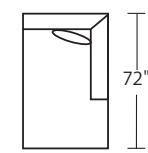

- ☐ **CHAISE LAF**
- ☐ Standard: U390510RCH
- ☐ Luxe: U391510RCH