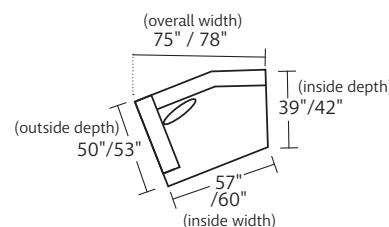

- ☐ **SOFA 80"**
- ☐ Standard: U390505
- ☐ Luxe: U391505

Cushion configuration options:

- ☐ 2 backs over 2 seats
- ☐ 2 backs over 1 bench seat

72"
(+ arm width x 2)

- ☐ **APARTMENT SOFA 72"**
- ☐ Standard: U390501
- ☐ Luxe: U391501

Cushion configuration options:

- ☐ 2 backs over 2 seats
- ☐ 2 backs over 1 bench seat
- ☐ Sleeper Option Available (Standard Depth Only)

24"
(+ arm width x 2)

- ☐ **CHAIR**
- ☐ Standard: U390503
- ☐ Luxe: U391503
- ☐ Swivel Option Available (Standard and Luxe Depths)

24" x 30"

- ☐ **OTTOMAN 24 x 30**
- ☐ Standard: U390504

SECTIONAL GROUP

- ☐ **ARMLESS LOVESEAT 72"**
- ☐ Standard: U390510XL
- ☐ Luxe: U391510XL

Cushion configuration options:

- ☐ 2 backs over 2 seats
- ☐ 2 backs over 1 bench seat
- ☐ Sleeper Option Available (Standard Depth Only)

- ☐ **ARMLESS SOFA 80"**
- ☐ Standard: U390510XS8
- ☐ Luxe: U391510XS8

Cushion configuration options:

- ☐ 2 backs over 2 seats
- ☐ 2 backs over 1 bench seat

- ☐ **ARMLESS CHAIR**
- ☐ Standard: U390510XC
- ☐ Luxe: U391510XC

- ☐ **SECTIONAL OTTOMAN**
- ☐ Standard: U390510OTT
- ☐ Luxe: U391510OTT

- ☐ **LOVESEAT LAF**
- ☐ Standard: U390510LL
- ☐ Luxe: U391510LL

Cushion configuration options:

- ☐ 2 backs over 2 seats
- ☐ 2 backs over 1 bench seat
- ☐ Sleeper Option Available (Standard Depth Only)

- ☐ **LOVESEAT RAF**
- ☐ Standard: U390510RL
- ☐ Luxe: U391510RL

Cushion configuration options:

- ☐ 2 backs over 2 seats
- ☐ 2 backs over 1 bench seat
- ☐ Sleeper Option Available (Standard Depth Only)

- ☐ **CHAIR LAF**
- ☐ Standard: U390510LCR
- ☐ Luxe: U391510LCR

- ☐ **CHAIR RAF**
- ☐ Standard: U390510RCR
- ☐ Luxe: U391510RCR

- ☐ **ARMLESS CORNER**
- ☐ Standard: U390510XCC
- ☐ Luxe: U391510XCC

- ☐ **CUDDLE CHAISE LAF**
- ☐ Standard: U390510LCD
- ☐ Luxe: U391510LCD