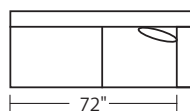

- ☐ **LOVESEAT RAF**
- ☐ Standard: U390510RL
- ☐ Luxe: U391510RL

Cushion configuration options:

- ☐ 2 backs over 2 seats
- ☐ 2 backs over 1 bench seat
- ☐ Sleeper Option Available (Standard Depth Only)